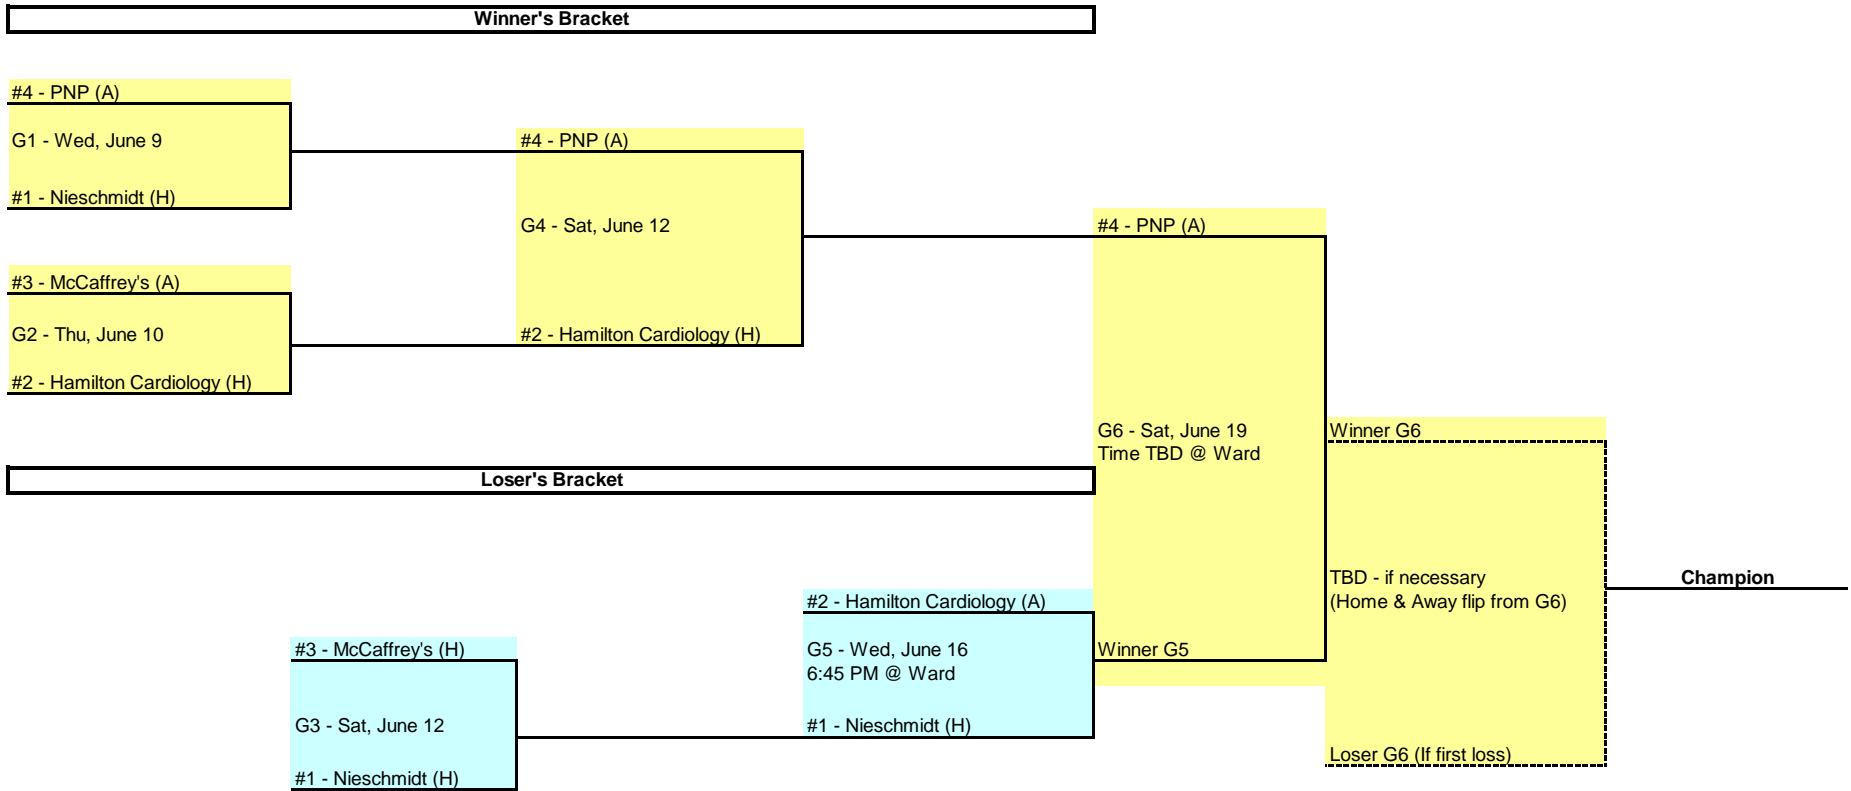

WEST WINDSOR LITTLE LEAGUE -- SOFTBALL MINORS -- 2010 PLAYOFF BRACKET

Highest Seed is Home Team in all Games except the If Necessary Game (#1 is the highest seed)